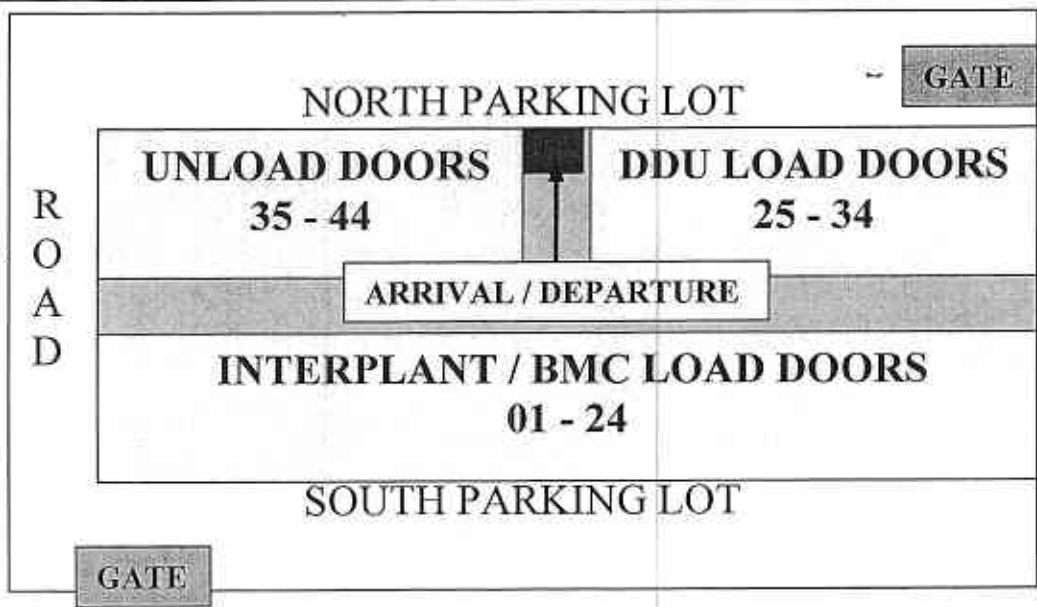

Directions	
<p>Eastbound loads from I-70:</p> <ul style="list-style-type: none"> -From I-70, Take Six Points Road South -Six Points Road becomes Ameriplex Road -Turn left on Decatur <p>From 465 (Beltway)</p> <ul style="list-style-type: none"> -Take exit #8/IN-67/Kentucky Ave -Turn Left on Kentucky Ave (South) -Turn Right on Heathrow Rd (West) into Ameriplex -Turn right on Decatur Blvd 	<p>Indianapolis SmartPost Hub 5454 Decatur Blvd Indianapolis, IN 46241</p> <p>(317) 856-1905 and (317)856-4115</p>
<p>Special Instructions: Inbound loads pull through north gate off Decatur Blvd. Check in with Arrival / Departure Clerk on north side of bldg for further instructions.</p>	

Route Detail Report

Origin 0917/IDST
Destination 5465/ININ
Status Active
Route Type Standard
Configuration Double
 Authorized for Payment
 Toll Eligible

Creation Date/Time Nov 24, 2009 07:40PST

Start Date

End Date

User Initials SLN

Total Miles 2022

Runtime (hrs) 39.6

Comments CA miles con't = i 15 n, i 40 e Approved Tolls : KS (I-35) #50 Wichita : US-54/400 Kellogg --> #127 Emporia: I-35 N [KTA50]^[KTA127]