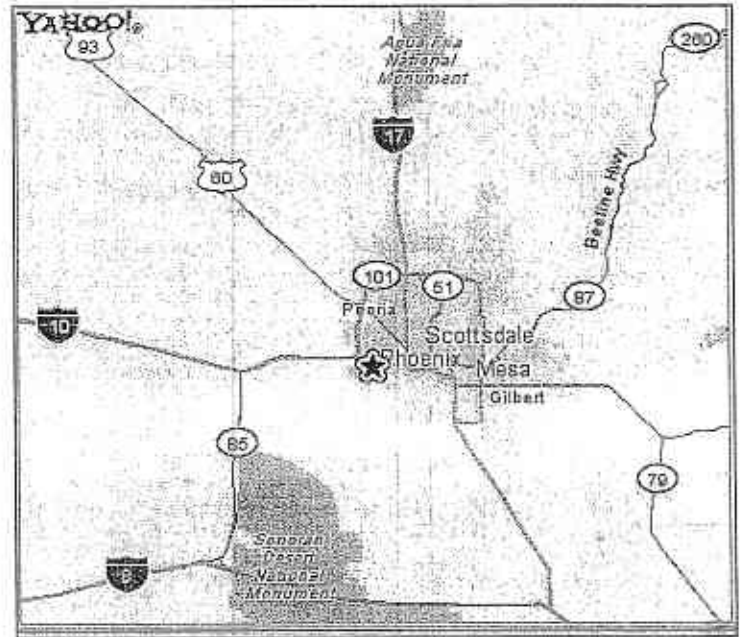

PHAZ - 5854
Phoenix Smartpost Hub

Directions	Address
From I-17, take ramp on to I-10 Take exit #200A onto I-10 Take exit #136/75th Avenue Turn Left on to 75th Avenue	801 S. 75 th Avenue Suite 170 Phoenix, AZ 85043 (623) 463-5800
Special Instructions:	

Route Detail Report

Origin 0917/IDST
Destination 5854/PHAZ
Status Active
Route Type Standard
Configuration Double
 Authorized for Payment
Creation Date/Time Oct 07, 2008 10:11PDT
Start Date
End Date
User Initials BG
Total Miles 339
Runtime (hrs) 7.2
Comments Approved Tolls : [None]

State	Mileage	Route Directions by State
CA	201	old ranch rd e, ferrero pkwy l, n grand ave s, grand ave n, ca 57 e, ca 60 e, i 10 e
AZ	138	i 10 e, n 75th ave r, s 75th ave