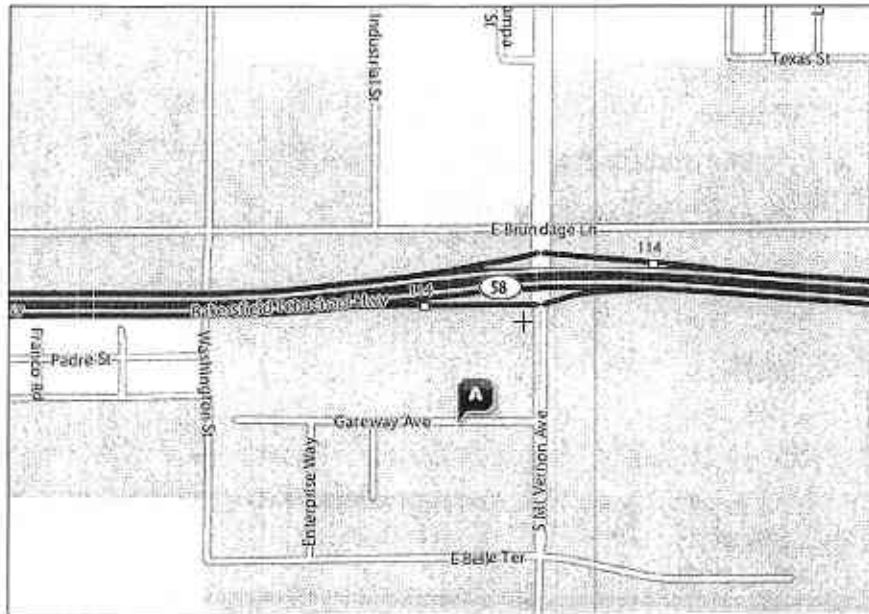

Bakersfield, CA - 933

**Locator maps are for informational purposes ONLY and are not necessarily approved routes.**

**Please ask Service Manager for the FedEx approved route in TMS.**

Directions	Address
From CA-99 N, merge on to Bakersfield Tehachapi Hwy/CA-58 E via Exit 24 toward Mojave/Tehachapi. Take the Mt. Vernon Ave Exit 114. Turn Right on to S Mt. Vernon Avenue and then Turn Right on to Gateway Avenue to 3105	3105 Gateway Avenue Bakersfield, CA 93307  Phone: 661-827-1710

## Route Detail Report

**Origin** 0917/IDST  
**Destination** 0933/BKFD  
**Status** Active  
**Route Type** Standard  
**Configuration** Double  
 Authorized for Payment  
**Creation Date/Time** Oct 17, 2008 11:18PDT  
**Start Date**  
**End Date**  
**User Initials** SLN  
**Total Miles** 143  
**Runtime (hrs)** 3  
**Comments** i 5 n, ca 99 n, ca 58 e, s mount vernon ave r, gateway ave r Approved Tolls :  
 [None]

State	Mileage	Route Directions by State
CA	143	old ranch rd e, ferrero pkwy l, n grand ave s, grand ave n, ca 57 e, ca 57 n, i 210 w, truck i 5 n,