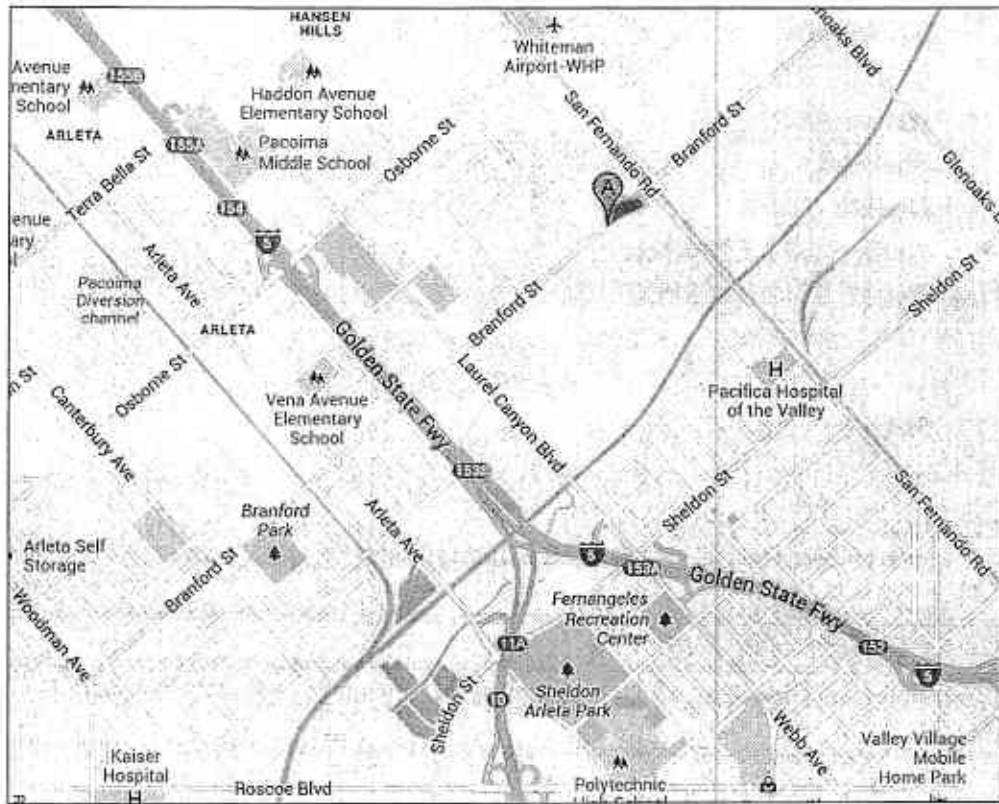

Burbank, CA – 915
Sun Valley

Locator maps are for informational purposes ONLY and are not necessarily approved routes.

Please ask Service Manager for the FedEx approved route in TMS.

| Directions | Address |
|---|--|
| <p>From I-5 N (Golden State Fwy), take Exit 153B, take ramp right and follow signs for Branford Street. Turn Right on to Branford Street to 12500.</p> | <p>12500 Branford Street Pacoima, CA 91331</p> <p>SRM: Scott Carpenter</p> |
| <p>From I-5 S, Truck I-5 S. Newhall pass tunnel S, to I-5 S. Take a Left at Osborne Street, and then a Right at Laurel Canyon Blvd. Then turn Left on to Branford Street to 12500.</p> | <p>Phone: (818) 686-4800 Fax (818) 686-4802</p> |

Route Detail Report

Origin 0917/IDST
Destination 0915/BURB
Status Active
Route Type Standard
Configuration Double
 Authorized for Payment
Creation Date/Time Jun 12, 2013 05:18PDT
Start Date
End Date
User Initials JMB
Total Miles 46
Runtime (hrs) 1
Comments con't= branford st r Approved Tolls : [None]

| State | Mileage | Route Directions by State |
|-------|---------|--|
| CA | 46 | old ranch rd e, old ranch rd l, ferrero pkwy l, n grand ave r, ca-57 w, us-101 n, ca-170 n, i-5 n, |