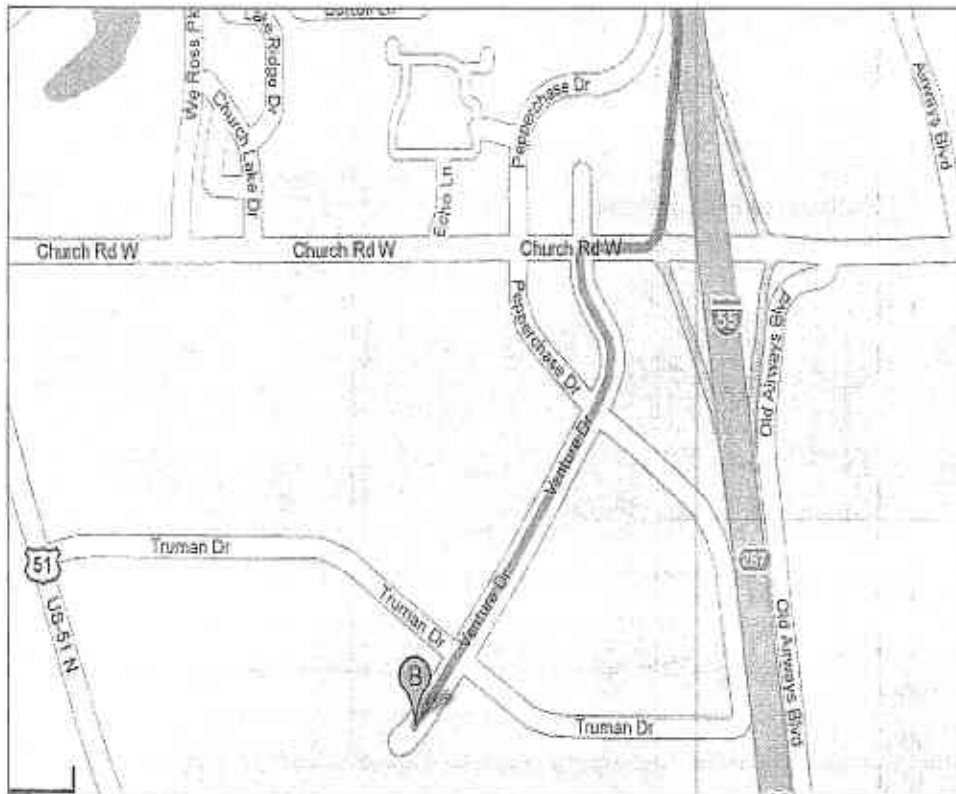

Memphis, TN - 5379

Directions	Address
<p>From I-55 South, (toward Jackson Miss – go 9.7 miles) and then Take Exit #287/Church Road toward Church Road – (go 0.4 mi). Merge on to Church Road West – (476 feet). Turn Left at Venture Drive (.7 miles) to 4325 Executive Drive.</p>	<p>5379 - METN</p> <p>Memphis Smartpost Hub 4325 Executive Dr. Suite 200 Southaven, MS 38672</p> <p>Telephone #662-342-5009</p>

Route Detail Report

Origin 0917/IDST
Destination 5379/METN
Status Active
Route Type Standard
Configuration Double
 Authorized for Payment
Creation Date/Time Dec 08, 2010 07:37PST
Start Date
End Date
User Initials SLN
Total Miles 1787
Runtime (hrs) 35
Comments Approved Tolls : [None]

State	Mileage	Route Directions by State
CA	248	old ranch rd e, ferrero pkwy l, n grand ave r, ca 57 e, ca 60 e, i 15 n, i 40 e
AZ	359	i 40 e
NM	372	i 40 e
TX	177	i 40 e
OK	330	i 40 e
AR	284	i 40 e, i 55 s
TN	12	i 55 s
MS	5	i 55 s, church rd e r, venture dr l, executive dr l