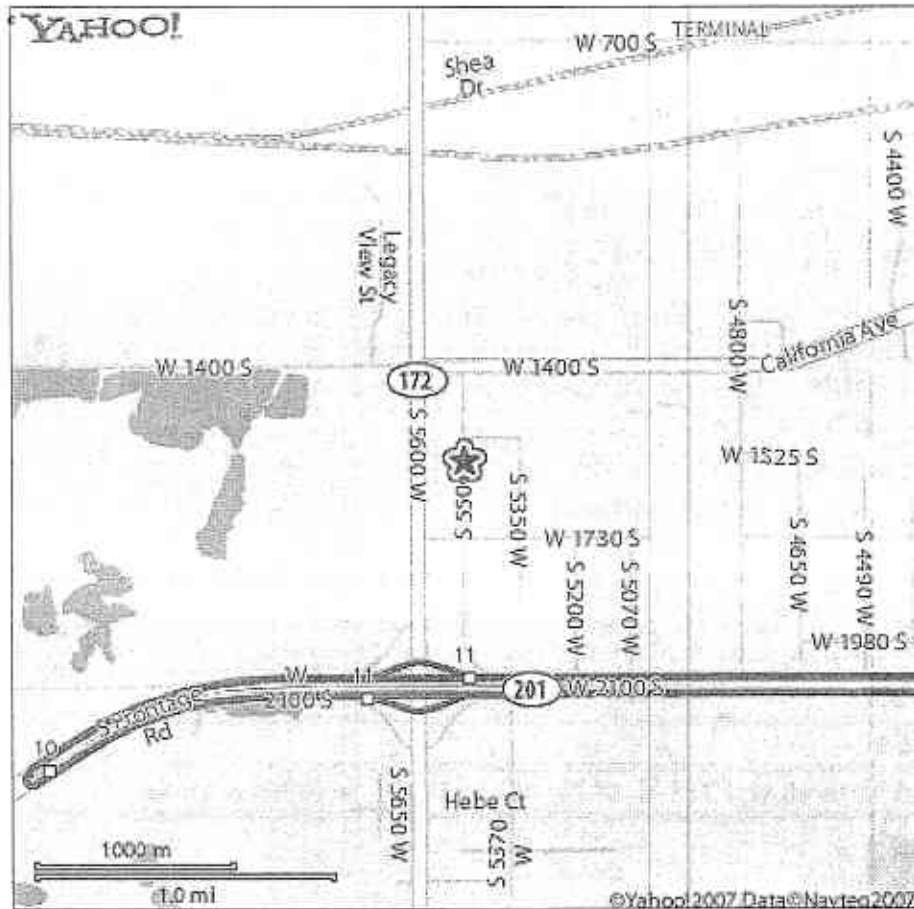

Salt Lake City, UT - 5843

Directions	Address
<p><b>From I-215 South,</b> Take Exit 20A West, to merge on to UT-201 W (21<sup>st</sup> South Freeway) and then take Exit 11 for 56<sup>th</sup> West. Turn Right at S 5600 W (UT172). At the first light, turn Right at W 1730 South. Go one block and turn Left at S 5500 West. Building is 2 blocks on the right side of the road.</p>	<p style="text-align: center;">SCUT SmartPost Hub 1455 South 5500 West, Unit B-1 Salt Lake City, UT 84104</p> <p style="text-align: center;">801-886-2551</p>
<p><b>Special Instructions:</b> Upon arrival, check in via the employee entrance which is located next to the hub's main entrance. The A&amp;D clerk will provide you with trailer drop instructions upon check-in.</p> <p><b>Arrival during "dark hours":</b> <b>Stage inbound trailers securely on the following dock doors: Door 12, Door 13, Door 14, Door 15, and Door 16. Additional trailer parking can be located directly across from those dock doors. Do not block car's pathway. Place paperwork in FedEx SmartPost mailbox which is located by hub's main entrance.</b></p>	

## Route Detail Report

**Origin** 0917/IDST  
**Destination** 5843/SCUT  
**Status** Active  
**Route Type** Standard  
**Configuration** Double  
 Authorized for Payment  
**Creation Date/Time** Sep 03, 2009 11:24PDT  
**Start Date**  
**End Date**  
**User Initials** SLN  
**Total Miles** 671  
**Runtime (hrs)** 14.3  
**Comments** Approved Tolls : [None]

State	Mileage	Route Directions by State
CA	206	old ranch rd, ferrero pkwy n, n grand ave r, grand ave, ca 57 e, ca 60 E, i 15 N,
NV	124	i 15 N,
AZ	29	i 15 N,
UT	312	i 15 N, ut 48 w, i 215 N, ut 201 W, ut 172 N, w 1730s r, s 5500w l